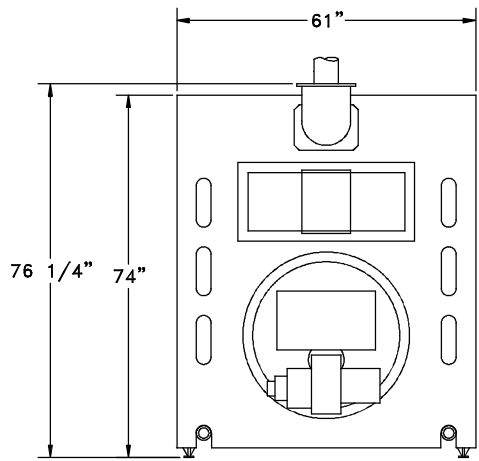

Weil-McLain
1194 Water

TOP

FRONT

SIDE

BACK