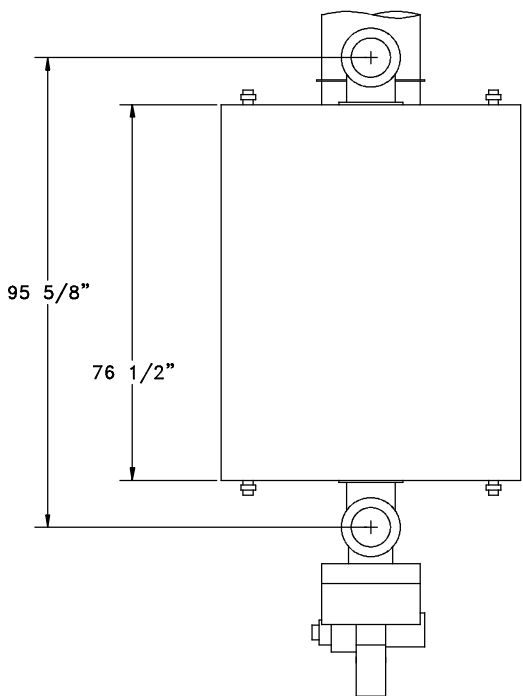

Weil-McLain
1294 Steam

TOP

FRONT

SIDE

BACK