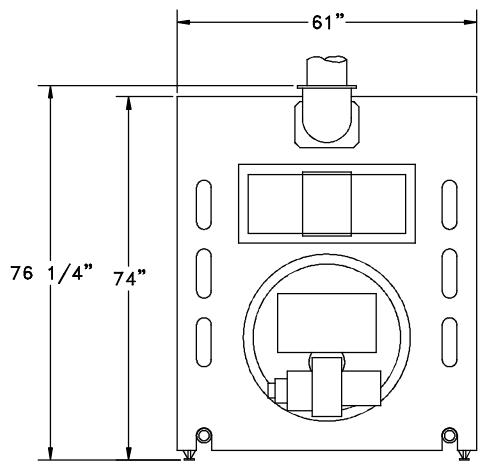

Weil-McLain
1294 Steam

TOP

FRONT

SIDE

BACK